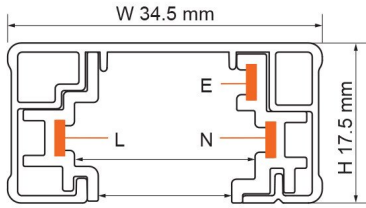

Dimensions