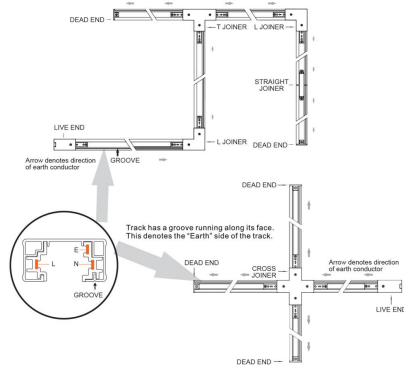

SINGLE CIRCUIT TRACK DIAGRAM