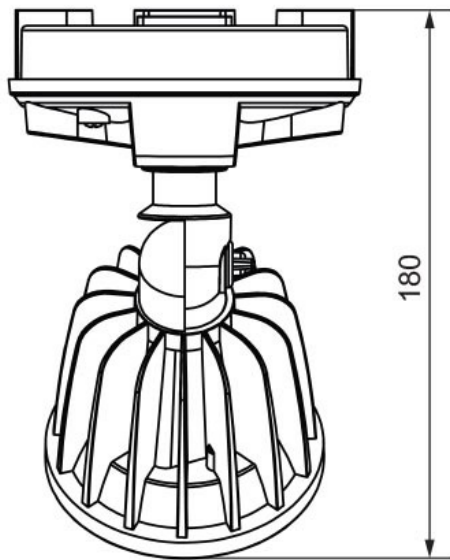

### Design Specifications

- Robust adjustable black or white aluminium optical head assembly
- Durable polycarbonate mounting base
- Opal polycarbonate diffuser, beam distribution 100 degree, CCT colour selectable 3000K/4000K/5700K
- High efficiency SMD LED chips, integral non-dimmable LED driver

### Technical Specification

Model No.	Description	Input Voltage (V/AC)	Power (W)	Lumens (lm)	CCT (K)	CRI
SE7080/1TC/BK	LED F/LIGHT 15W IP65 TC BK	240	15	1200/1300/1250	3000/4000/5700	80
SE7080/1TC/WH	LED F/LIGHT 15W IP65 TC WH	240	15	1200/1300/1250	3000/4000/5700	80

### Technical Specification

Model No.	Beam Angle (°)	Body Colour	Mass (kg)
SE7080/1TC/BK	100	BLACK	0.3
SE7080/1TC/WH	100	WHITE	0.3

Due to continued product and technology enhancements, data sourced from sal.net.au shall not form part of any contract and or technical performance guarantee unless expressly confirmed in writing by SAL at the time of order. Products are sold in accordance with [SAL Terms and Conditions of sale](#) and all images shown are for illustration purposes only and may vary from the actual colour or finish. Unless specifically stated, all IP ratings nominated for Interior products are from "below the ceiling".

## Dimensions

SE7080/1TC