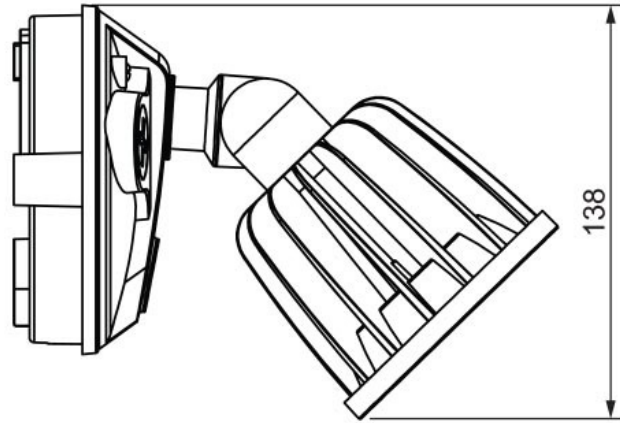

Dimensions

SE7080/1TC