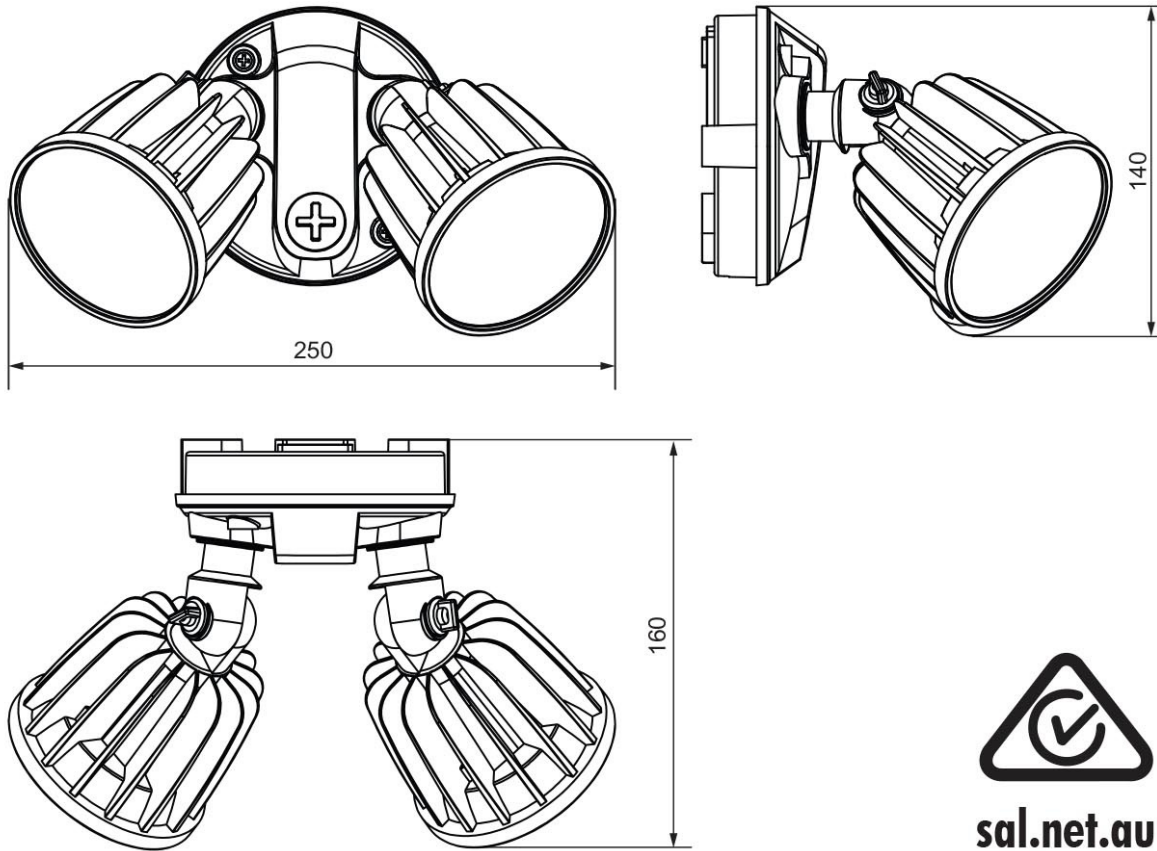

### Design Specifications

- Robust twin adjustable black or white aluminium optical head assembly
- Durable polycarbonate mounting base
- Opal polycarbonate diffuser, beam distribution 100 degree, CCT colour selectable 3000K/4000K/5700K
- High efficiency SMD LED chips, integral non-dimmable LED driver

### Technical Specification

Model No.	Description	Input Voltage (V/AC)	Power (W)	Lumens (lm)	CCT (K)	CRI
SE7080/2TC/BK	LED F/LIGHT 2 x 15W IP65 TC BK	240	30	2400/2600/2500	3000/4000/5700	80
SE7080/2TC/WH	LED F/LIGHT 2 x 15W IP65 TC WH	240	30	2400/2600/2500	3000/4000/5700	80

### Technical Specification

Model No.	Beam Angle (°)	Body Colour	Mass (kg)
SE7080/2TC/BK	100	BLACK	0.6
SE7080/2TC/WH	100	WHITE	0.6

Due to continued product and technology enhancements, data sourced from sal.net.au shall not form part of any contract and or technical performance guarantee unless expressly confirmed in writing by SAL at the time of order. Products are sold in accordance with [SAL Terms and Conditions of sale](#) and all images shown are for illustration purposes only and may vary from the actual colour or finish. Unless specifically stated, all IP ratings nominated for Interior products are from "below the ceiling".

## Dimensions