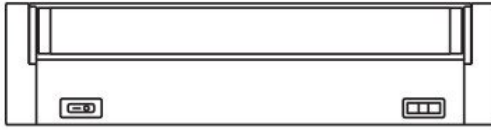

Technical Specification

Model No.	Dim (mm)	Body Colour
SL9706/280TC	280(L) x 23(W) x 36(H)	WHITE
SL9706/540TC	540(L) x 23(W) x 36(H)	WHITE
SL9706/840TC	840(L) x 23(W) x 36(H)	WHITE
SL9706/1140TC	1140(L) x 23(W) x 36(H)	WHITE
SL9706/1440TC	1440(L) x 23(W) x 36(H)	WHITE

Dimensions

L 280 mm

H 36 mm

W 23 mm

SL9706/280

SL9706/540

SL9706/840

SL9706/1140