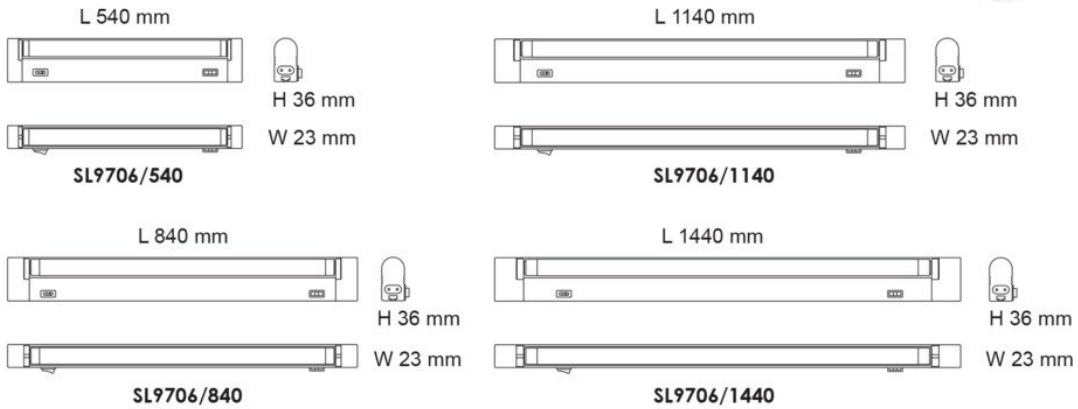

Technical Specification

Model No.	Input Voltage (V/AC)	Power (W)	Lumens (lm)	CCT (K)	CRI	Beam Angle (°)
SL9706/280TC	240	4	300/380/300	3000/4000/5500	80	105
SL9706/540TC	240	9	750/800/750	3000/4000/5500	80	105
SL9706/840TC	240	13	1050/1200/1050	3000/4000/5500	80	105
SL9706/1140TC	240	18	1550/1600/1600	3000/4000/5500	80	105
SL9706/1440TC	240	22	1800/2000/1800	3000/4000/5500	80	105

Technical Specification

Model No.	Dim (mm)	Body Colour
SL9706/280TC	280(L) x 23(W) x 36(H)	WHITE
SL9706/540TC	540(L) x 23(W) x 36(H)	WHITE
SL9706/840TC	840(L) x 23(W) x 36(H)	WHITE
SL9706/1140TC	1140(L) x 23(W) x 36(H)	WHITE
SL9706/1440TC	1440(L) x 23(W) x 36(H)	WHITE

Dimensions

L 280 mm

H 36 mm

W 23 mm

SL9706/280

SL9706/540

SL9706/840

SL9706/1140

SL9706/1440

TC SELECTABLE

Dimensions

Maximum connections

Mixed connections maximum 240W

Model	1	2	3	4...	Total
SL9706/280TC	□	□	□	□	55pcs
SL9706/540TC	□	□	□	□	25pcs
SL9706/840TC	□	□	□	□	17pcs
SL9706/1140TC	□	□	□	□	12pcs
SL9706/1440TC	□	□	□	□	10pcs