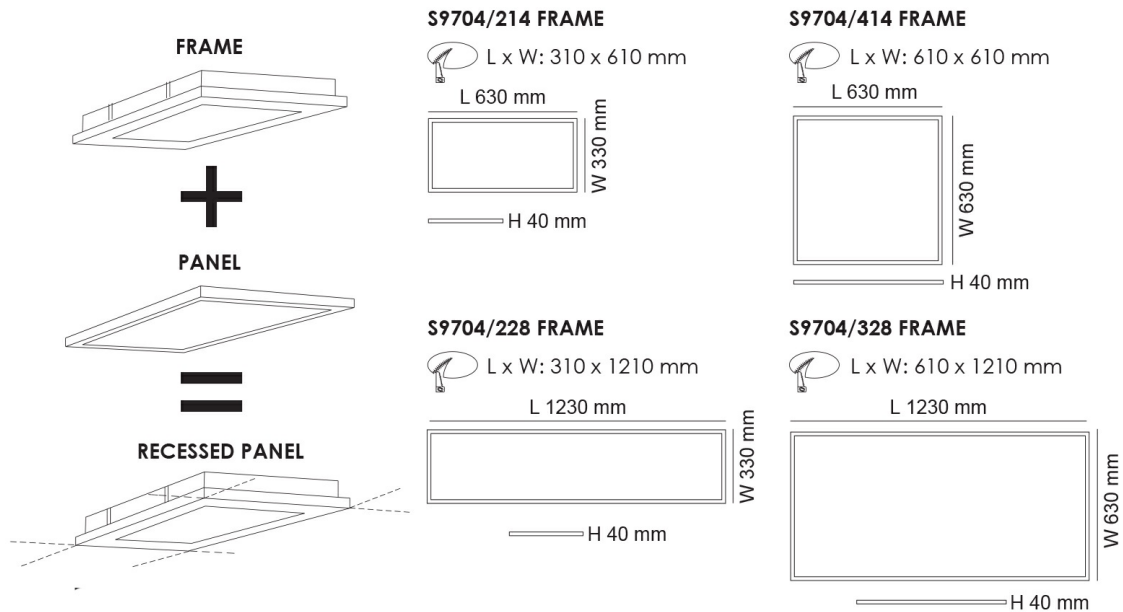

## RECESSED CEILING FRAME (metric) S9704

LED panel installation type recessed ceiling frame

### Design Specifications

- Pressed steel base designed for (metric sizes)
- Quality white powder coated finish

### Technical Specification

Model No.	Description	Body Colour
S9704/214FRAME	SUITABLE FOR S9754/306 range, S9754/306EM	WHITE
S9704/414FRAME	SUITABLE FOR S9754/606 range, S754HO/606TC, S9754HC/606CW	WHITE
S9704/228FRAME	SUITABLE FOR S9754/312, S9754HO/312TC, S9754HC/312CW, S9754/312EM, S9724/312, S9734/312L	WHITE
S9704/328FRAME	SUITABLE FOR S9754/612TC, S9754HC/612CW, S9754/612EM	WHITE

### Dimensions