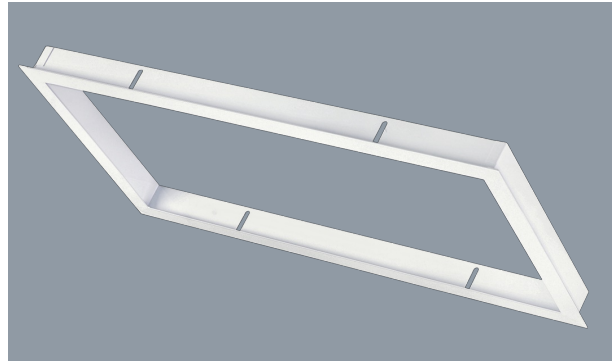

## RECESSED CEILING FRAME (metric) S9704

LED panel installation type recessed ceiling frame

### Design Specifications

- Pressed steel base designed for (metric sizes)
- Quality white powder coated finish

### Technical Specification

Model No.	Description	Body Colour
S9704/214FRAME	SUITABLE FOR S9754/306 range, S9754/306EM	WHITE
S9704/414FRAME	SUITABLE FOR S9754/606 range, S754HO/606TC, S9754HC/606CW	WHITE
S9704/228FRAME	SUITABLE FOR S9754/312, S9754HO/312TC, S9754HC/312CW, S9754/312EM, S9724/312, S9734/312L	WHITE
S9704/328FRAME	SUITABLE FOR S9754/612TC, S9754HC/612CW, S9754/612EM	WHITE