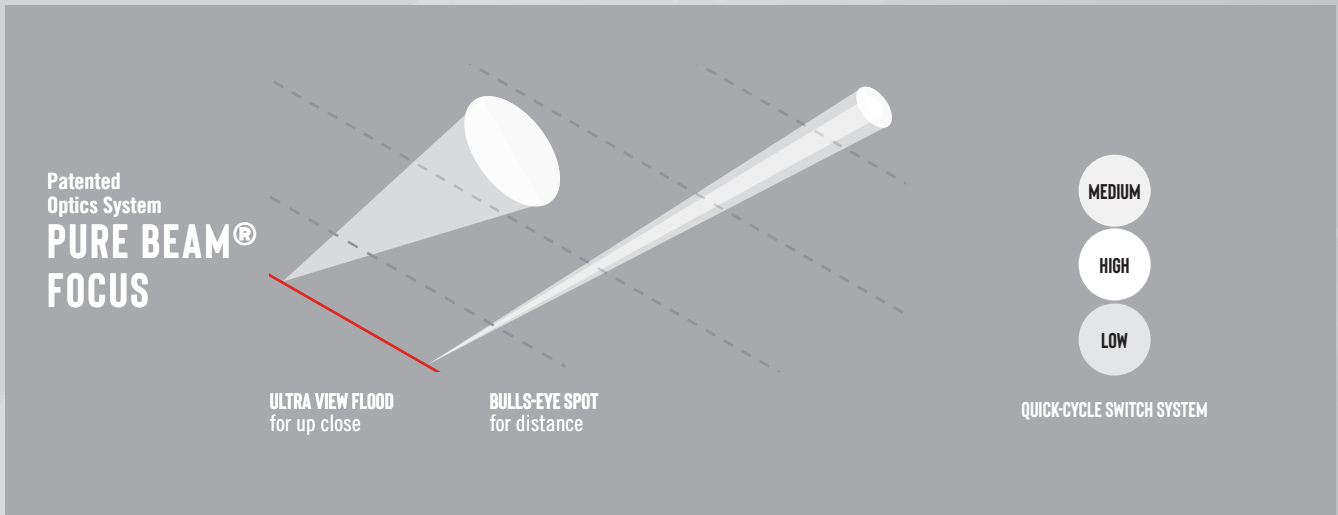

0800 239 239

www.hamer.co.nz

HAMER

sales@hamer.co.nz