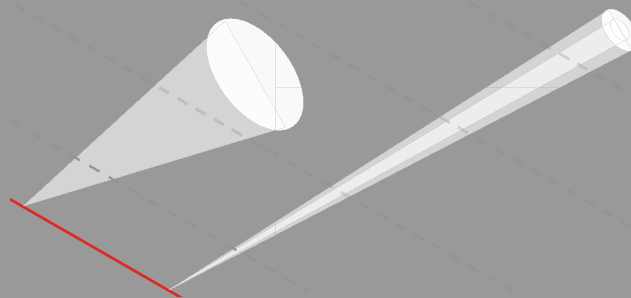

COAST®

110 Lumens | 42m Beam

COAPS100

PURE BEAM FOCUSING TORCH

Beam optics: Operates as a flood and spot light

Focus: Slide to narrow or widen the light beam

Light output: 48-110 Lumens

Beam distance: 28-42m

Runtime: Average 9 hours

Power source: 2 x AAA Alkaline batteries

ANSI FL1 (Alk)	High	Low
Lumens	110	48
Beam Distance	42m	28m
Runtime	4hrs 15min	14hrs 30min

FEATURES:

HIGH
LOW

REAR SWITCH
TAIL CAP

CRUSH
PROOF

DROP
PROOF

DUST
RESISTANT

STORM
PROOF

**BULLS-EYE
SPOT BEAM**
FOR DISTANCE

High | Low

ALKALINE-POWER

2 x AAA Alkaline batteries

Patented
Optics System

**PURE BEAM®
FOCUS**

ULTRA VIEW FLOOD
for up close

BULLS-EYE SPOT
for distance

HIGH

LOW

QUICK-CYCLE SWITCH SYSTEM

Part No.

Description